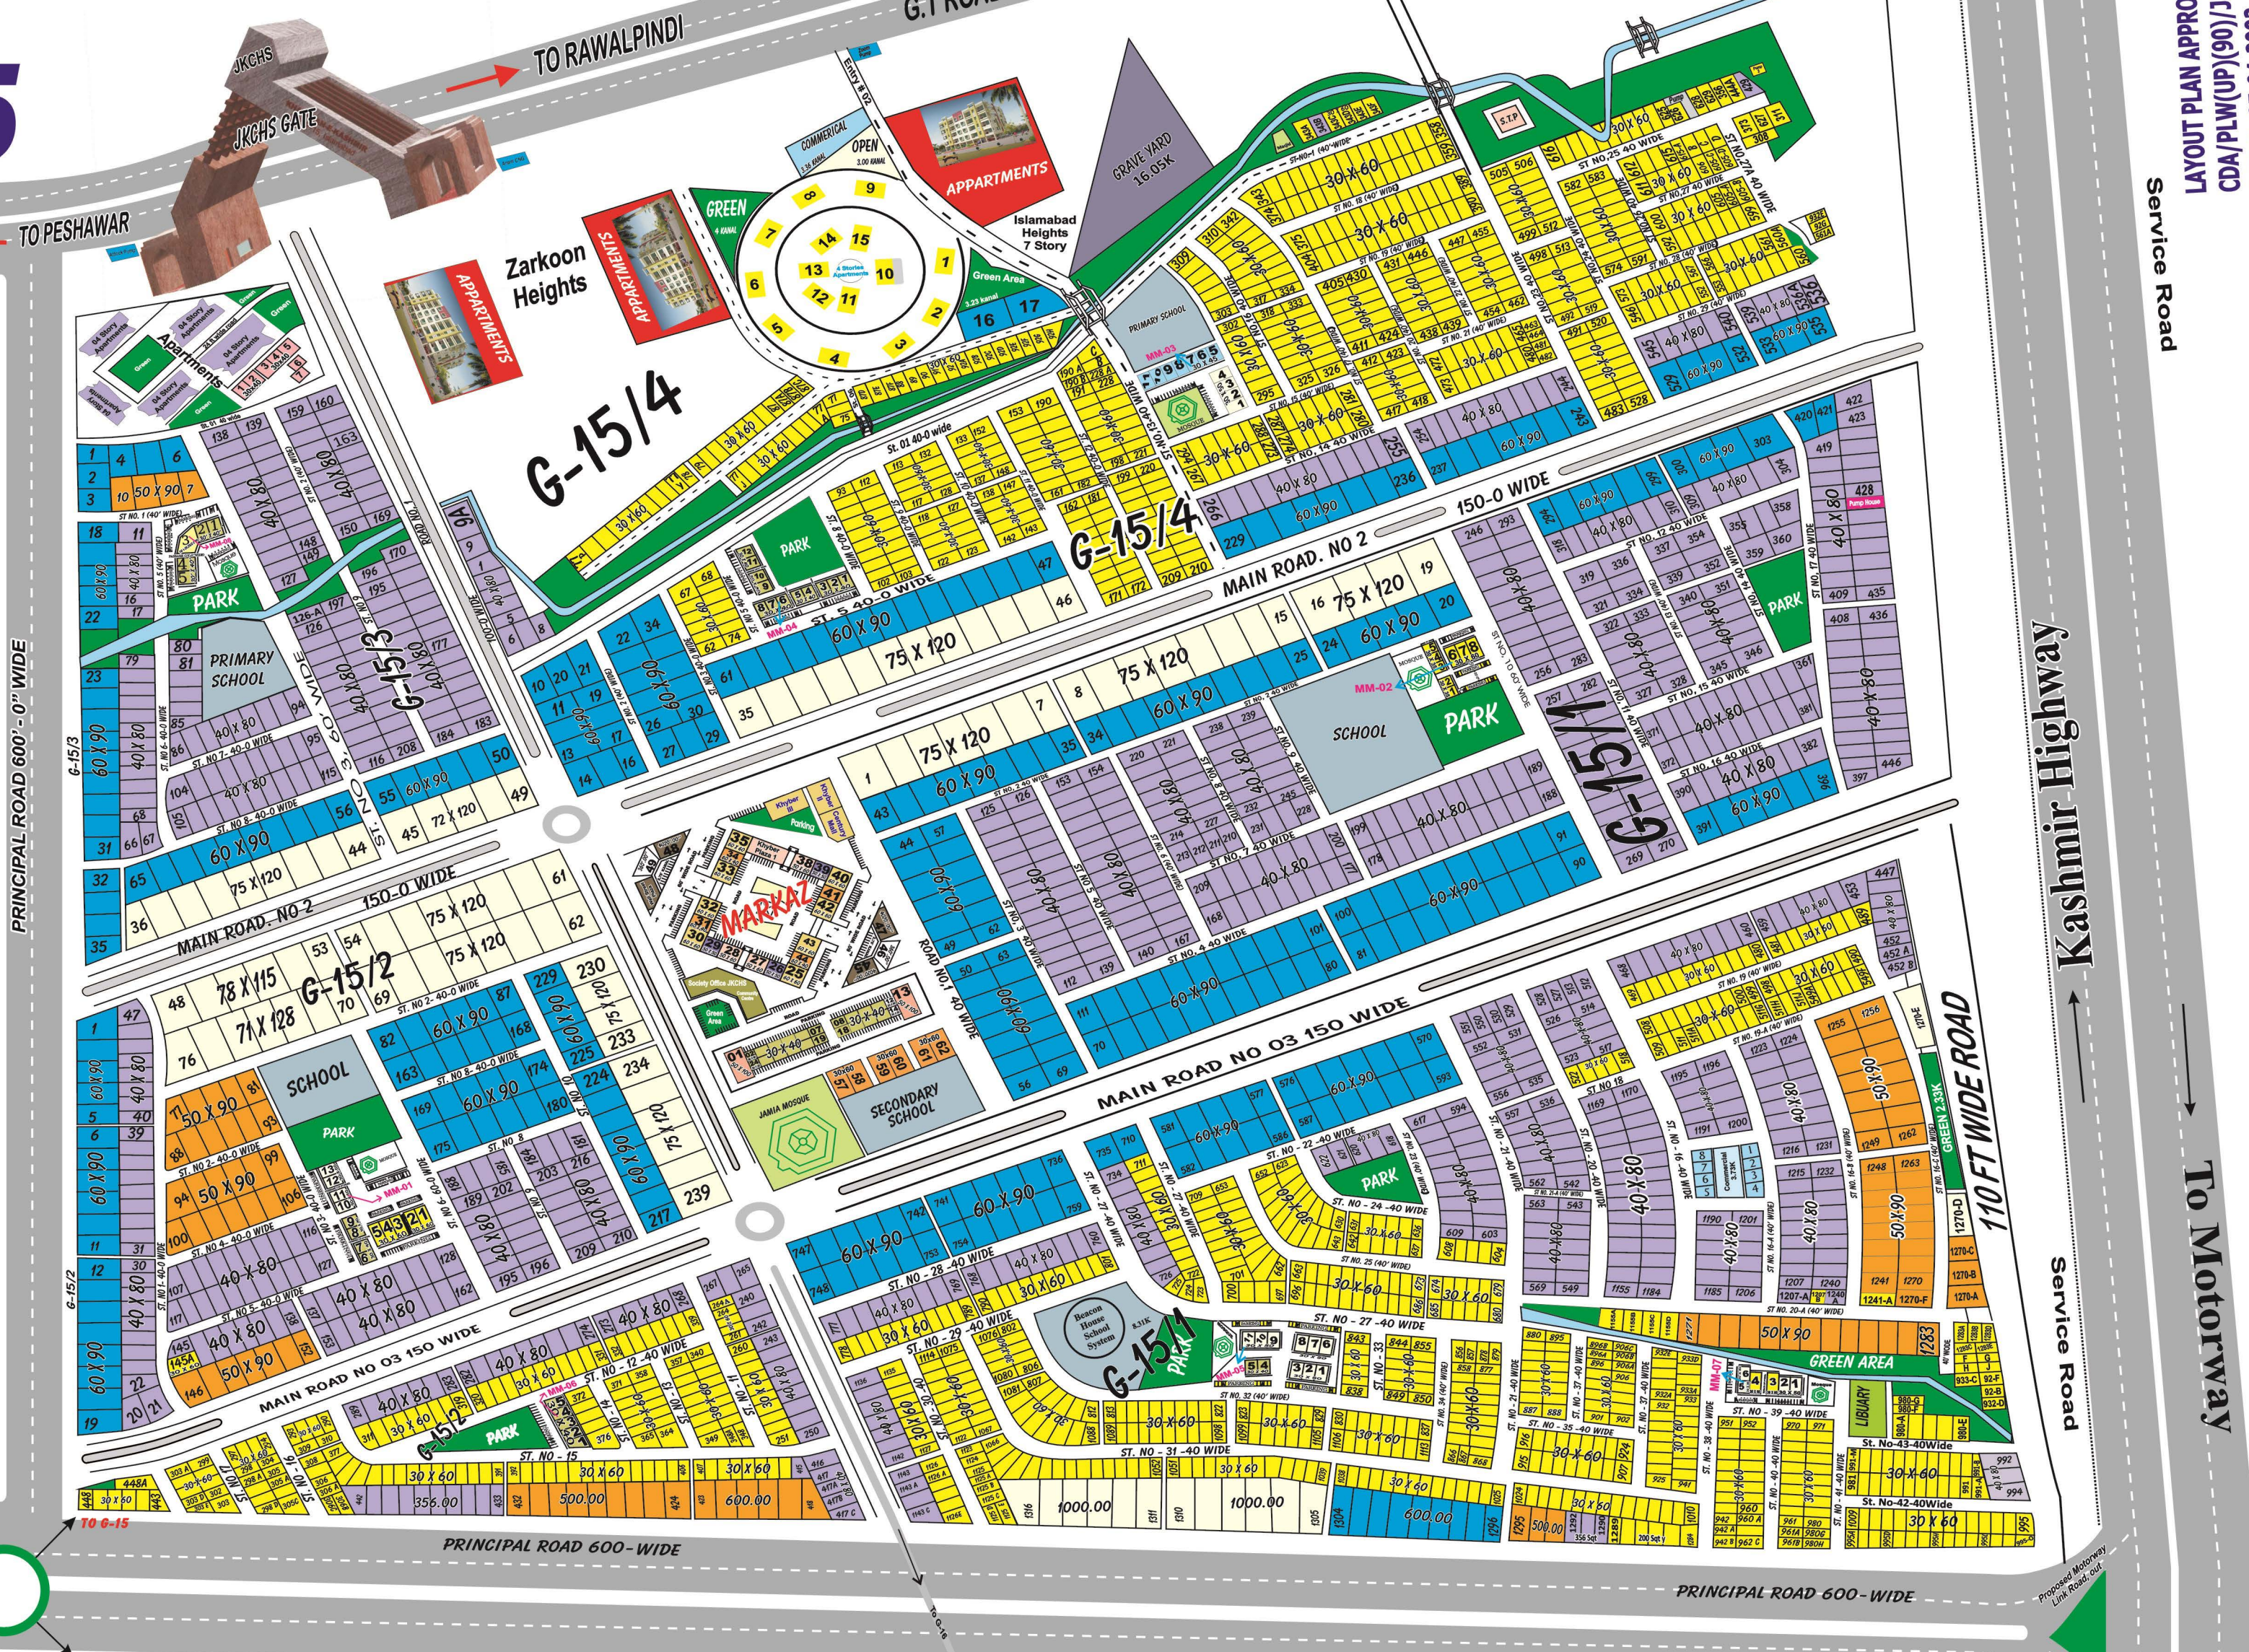

REAL ESTATE CONSULTANT

SALE | PURCHASE | RENT

Investment Consultants
+92 322 436 46 46

G-15

G.T. ROAD

FINAL NOC APPROVED BY CDA
CDA/PLW(UP)(90)JKCHS/93-3847
DATED: 13-05-2004

LAYOUT PLAN APPROVED BY CDA
CDA/PLW(UP)(90)JKCHS/93/1284
DATED: 25-04-2002